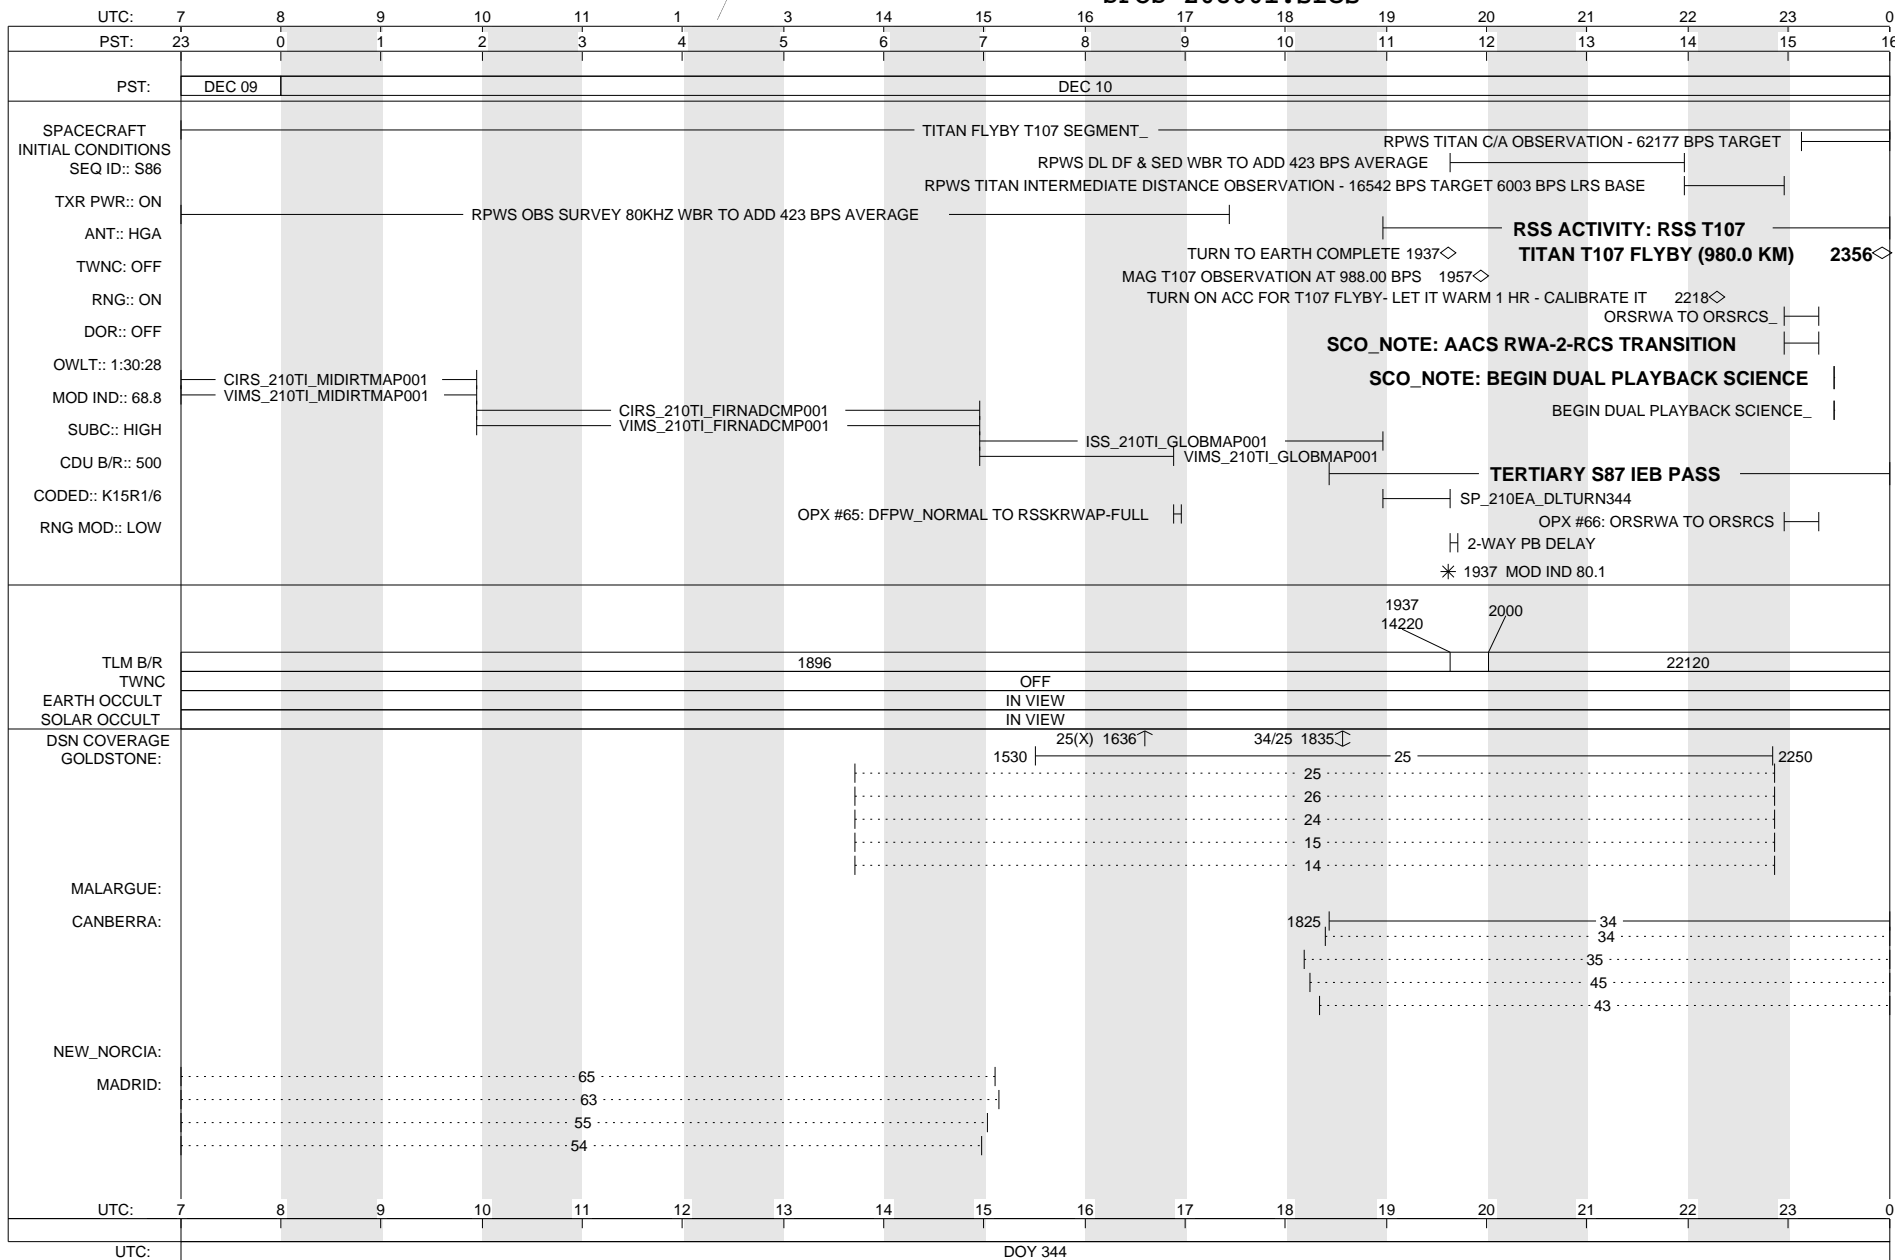

TUESDAY 343-344

DECEMBER 9, 2014 - DECEMBER 10, 2014

CASSINI SFOS

SOE z0860i.soe
SFOS z0860i.sfos

ISSUE DATE: 10/29/14

WEDNESDAY 344

DECEMBER 10, 2014 - DECEMBER 11, 2014

CASSINI SFOS

SOE z0860i.soe
SFOS z0860i.sfos

ISSUE DATE: 10/29/14

THURSDAY 345

DECEMBER 11, 2014 - DECEMBER 11, 2014

CASSINI SFOS

SOE z0860i.soe
SFOS z0860i.sfos

ISSUE DATE: 10/29/14

THURSDAY 345-346

DECEMBER 11, 2014 - DECEMBER 12, 2014

CASSINI SFOS

SOE z0860i.soe
SFOS z0860i.sfos

LATEST U/L TIME FOR RTLT CONFIRMATION 0119▽

ISSUE DATE: 10/29/14

FRIDAY 346-347

DECEMBER 12, 2014 - DECEMBER 13, 2014

CASSINI SFOS