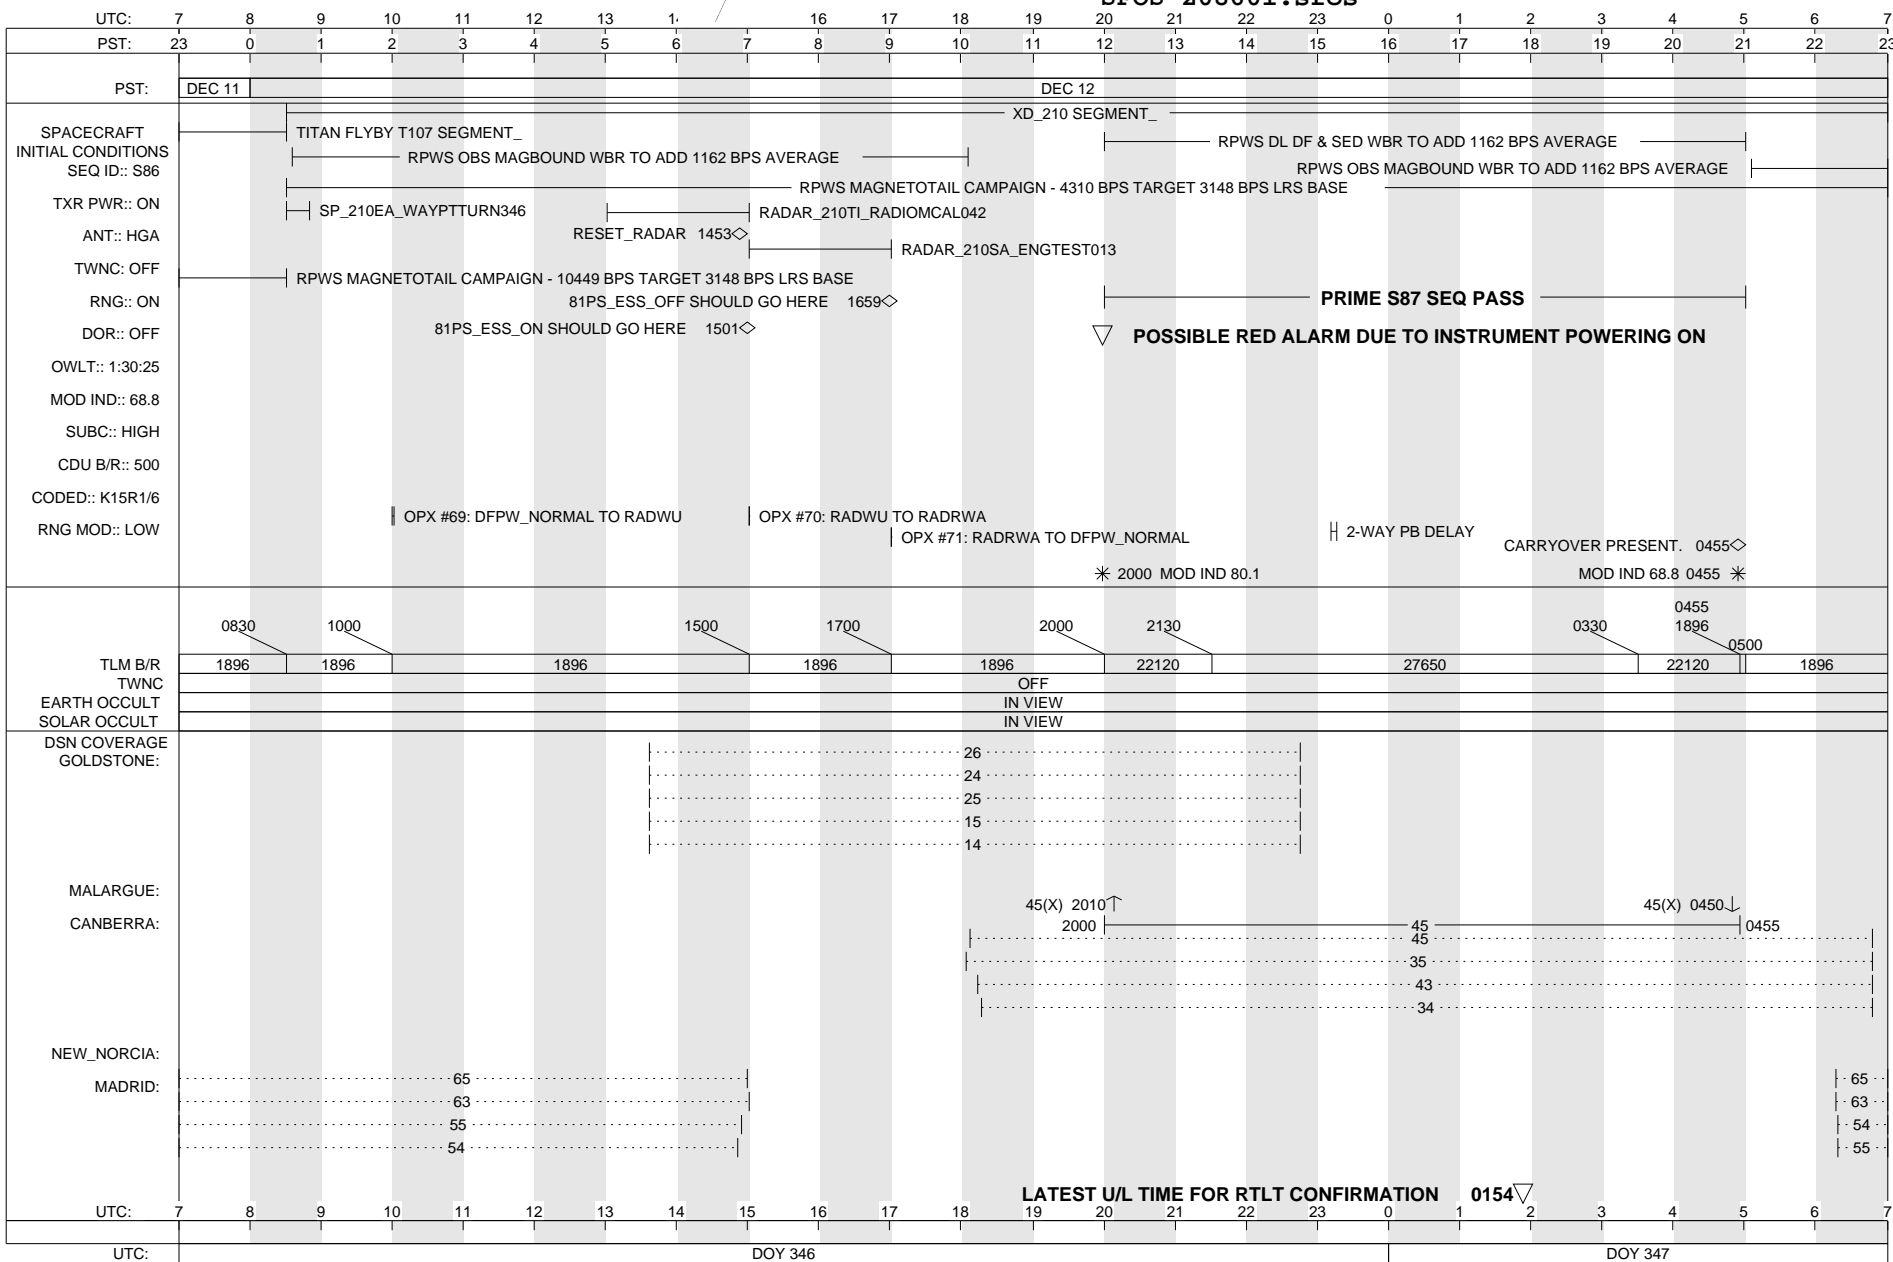

FRIDAY 346-347

DECEMBER 12, 2014 - DECEMBER 13, 2014

CASSINI SFOS

SOE z0860i.soe
SFOS z0860i.sfos

ISSUE DATE: 10/29/14