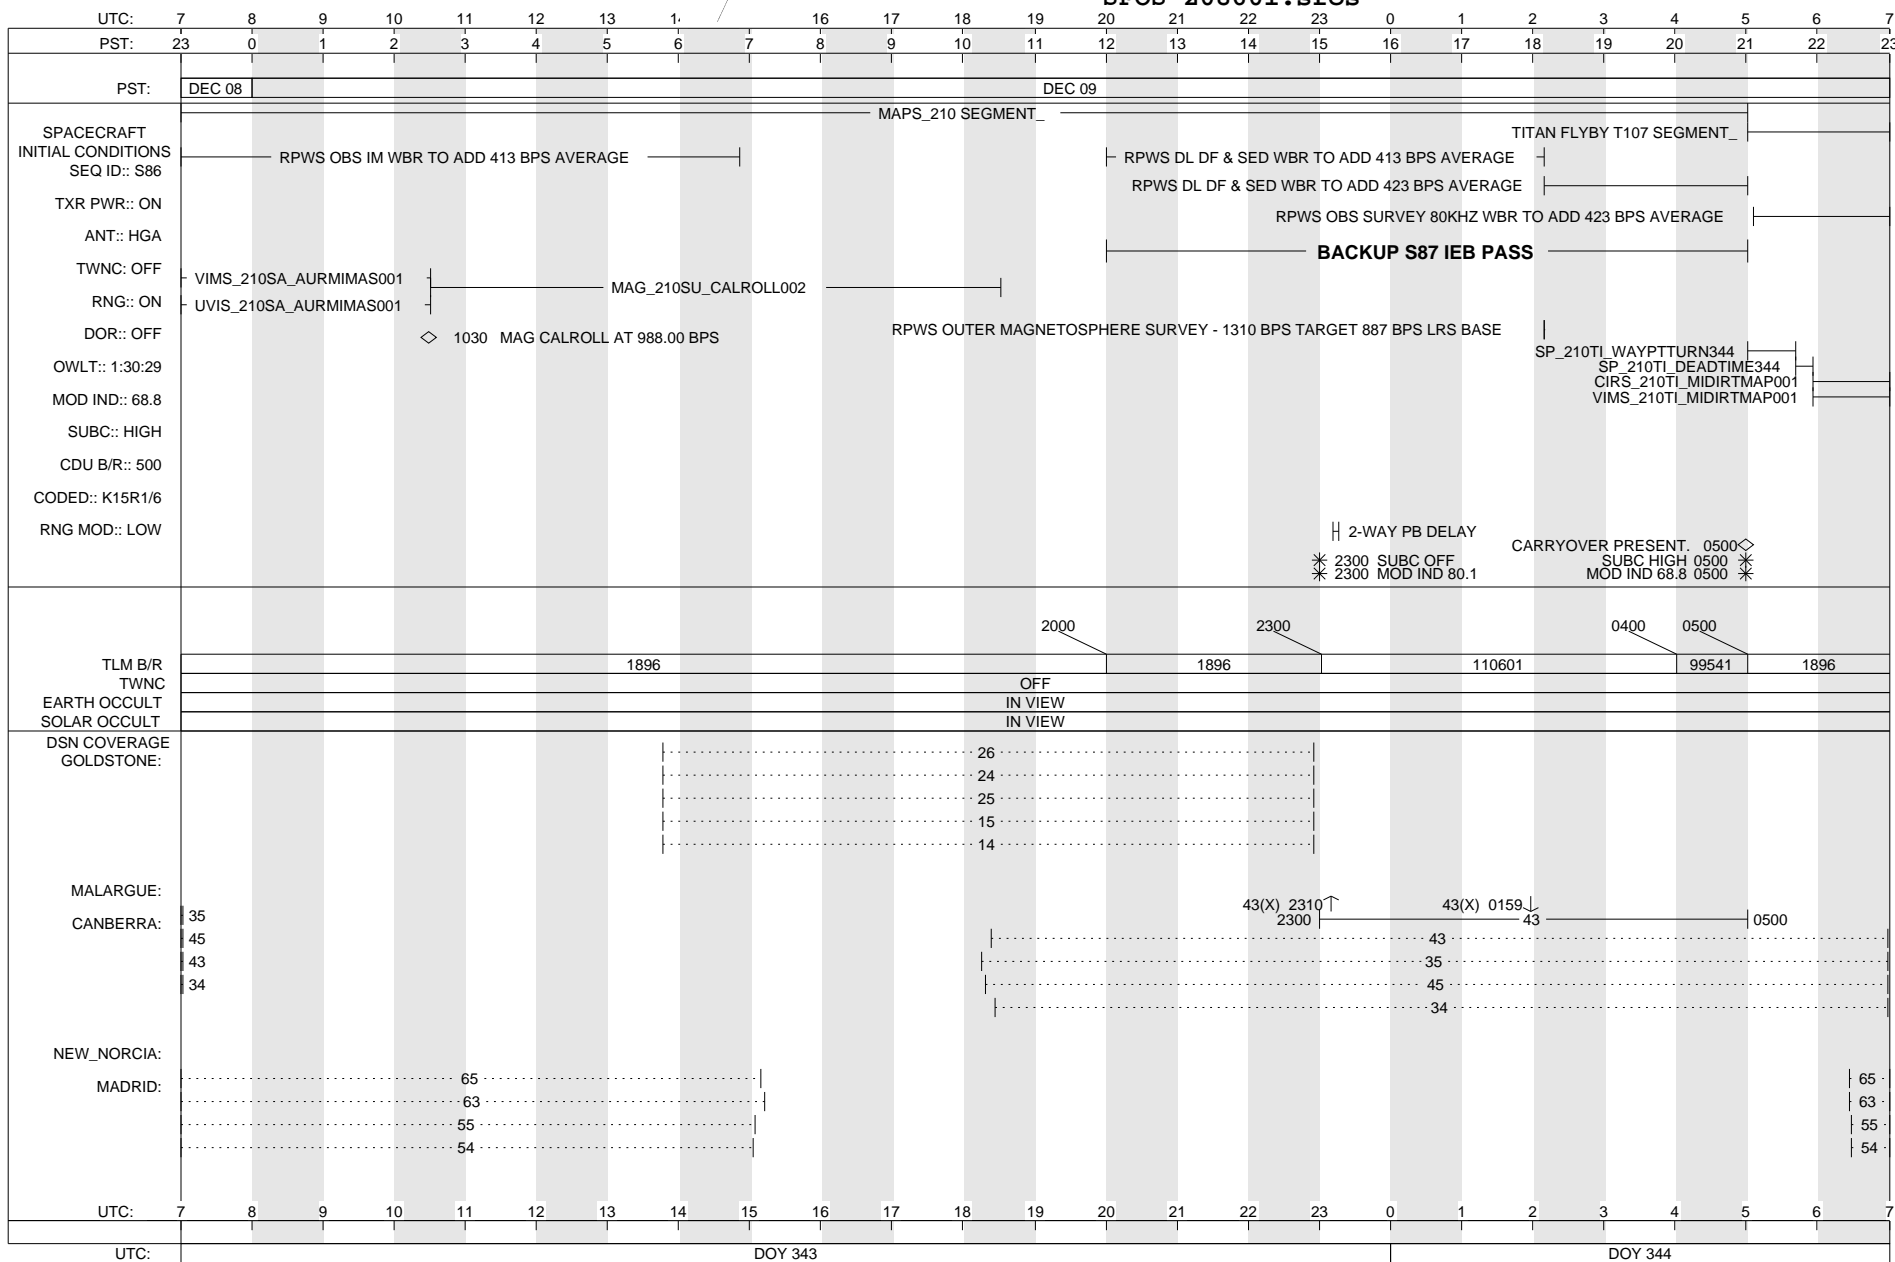

TUESDAY 343-344

DECEMBER 9, 2014 - DECEMBER 10, 2014

CASSINI SFOS

SOE z0860i.soe
SFOS z0860i.sfos

ISSUE DATE: 10/29/14

WEDNESDAY 344

DECEMBER 10, 2014 - DECEMBER 11, 2014

CASSINI SFOS

SOE z0860i.soe
SFOS z0860i.sfos

ISSUE DATE: 10/29/14

THURSDAY 345

DECEMBER 11, 2014 - DECEMBER 11, 2014

CASSINI SFOS

SOE z0860i.soe
SFOS z0860i.sfos

ISSUE DATE: 10/29/14

THURSDAY 345-346

DECEMBER 11, 2014 - DECEMBER 12, 2014

CASSINI SFOS

SOE z0860i.soe
SFOS z0860i.sfos

LATEST U/L TIME FOR RTLT CONFIRMATION 0119▽

ISSUE DATE: 10/29/14

FRIDAY 346-347

DECEMBER 12, 2014 - DECEMBER 13, 2014

CASSINI SFOS