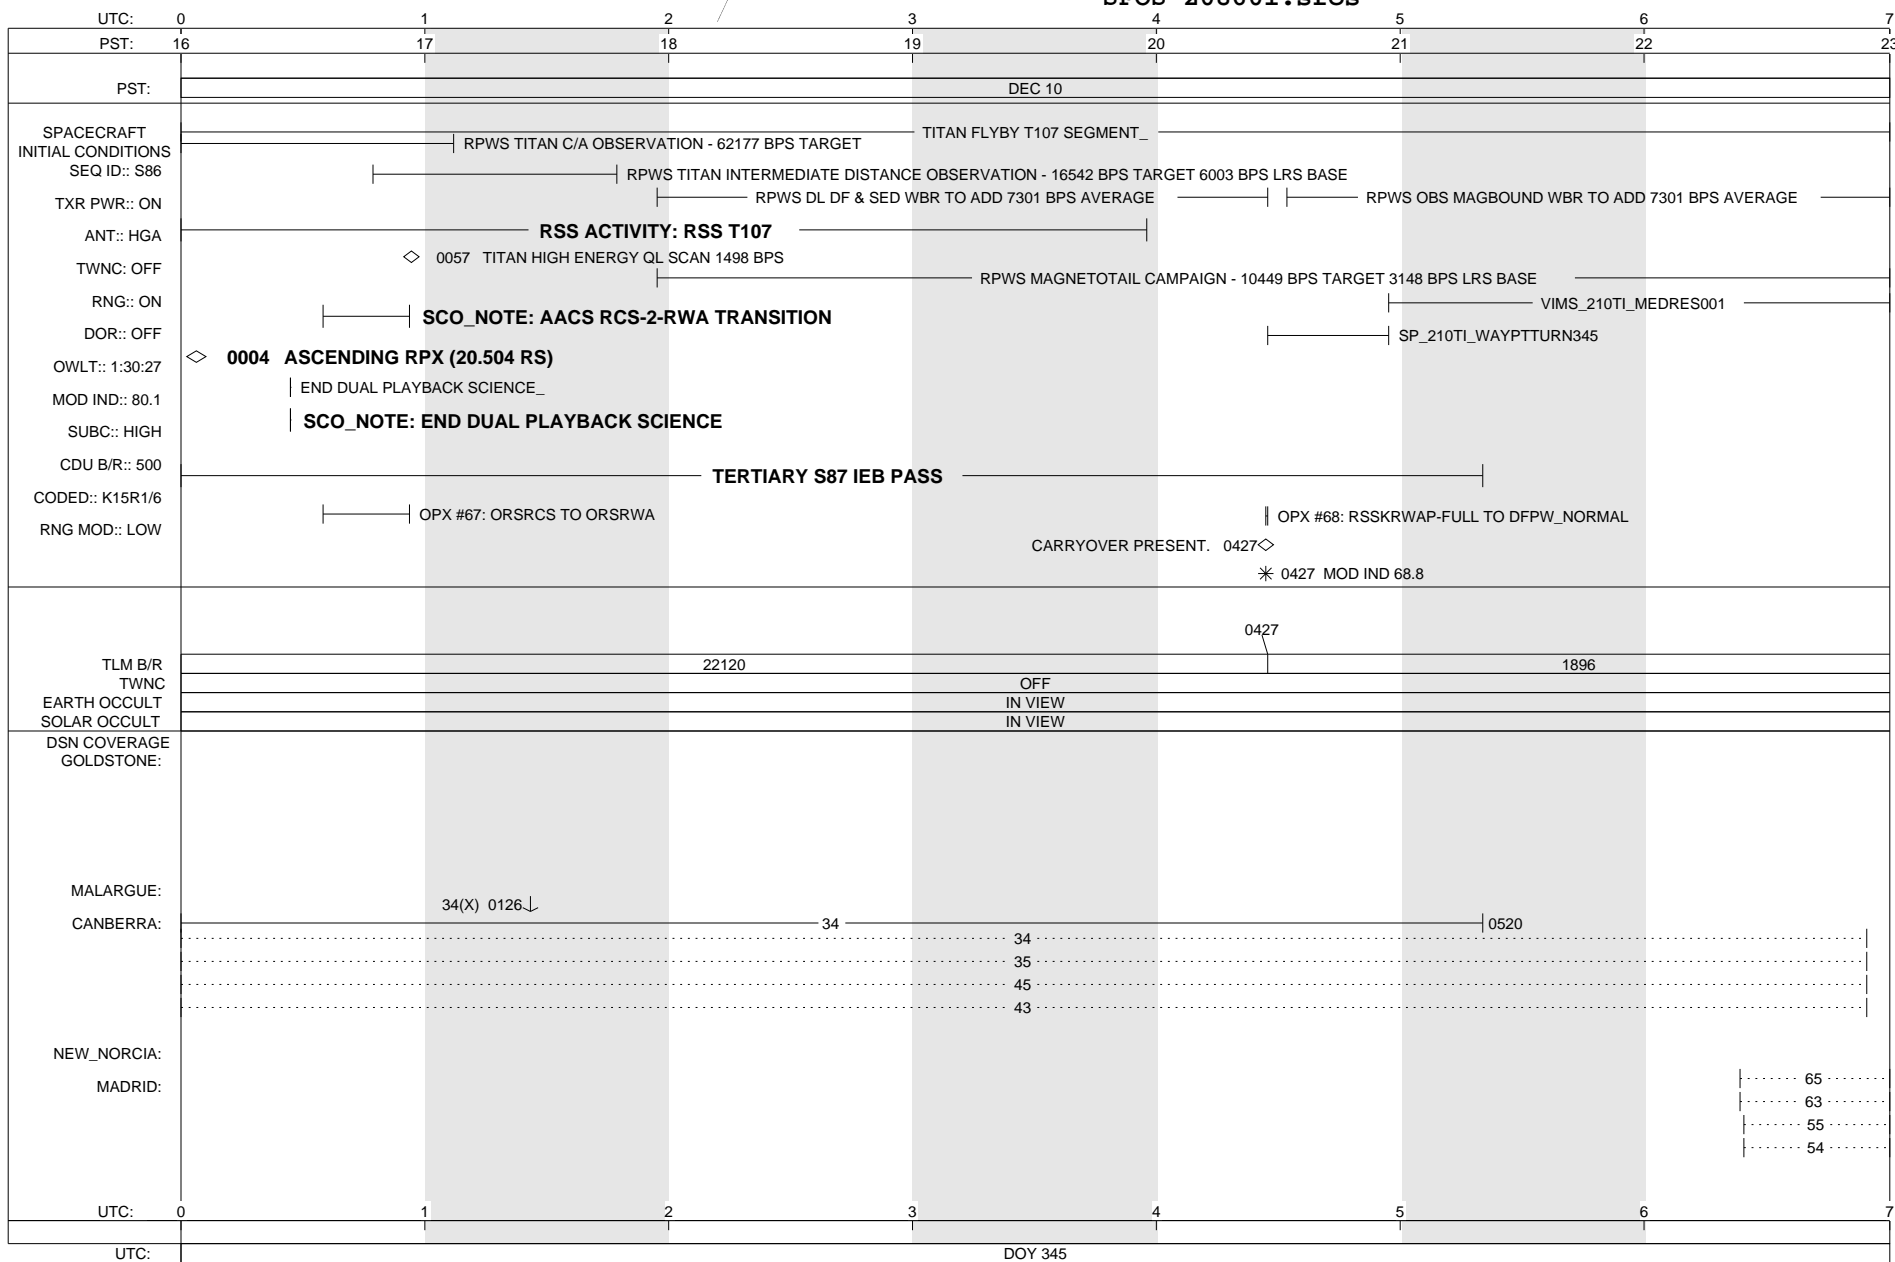

TUESDAY 343-344

DECEMBER 9, 2014 - DECEMBER 10, 2014

CASSINI SFOS

SOE z0860i.soe
SFOS z0860i.sfos

ISSUE DATE: 10/29/14

WEDNESDAY 344

DECEMBER 10, 2014 - DECEMBER 11, 2014

CASSINI SFOS

SOE z0860i.soe
SFOS z0860i.sfos

ISSUE DATE: 10/29/14

THURSDAY 345

DECEMBER 11, 2014 - DECEMBER 11, 2014

CASSINI SFOS

SOE z0860i.soe
SFOS z0860i.sfos

ISSUE DATE: 10/29/14

THURSDAY 345-346

DECEMBER 11, 2014 - DECEMBER 12, 2014

CASSINI SFOS

SOE z0860i.soe
SFOS z0860i.sfos

LATEST U/L TIME FOR RTLT CONFIRMATION 0119▽

ISSUE DATE: 10/29/14

FRIDAY 346-347

DECEMBER 12, 2014 - DECEMBER 13, 2014

CASSINI SFOS