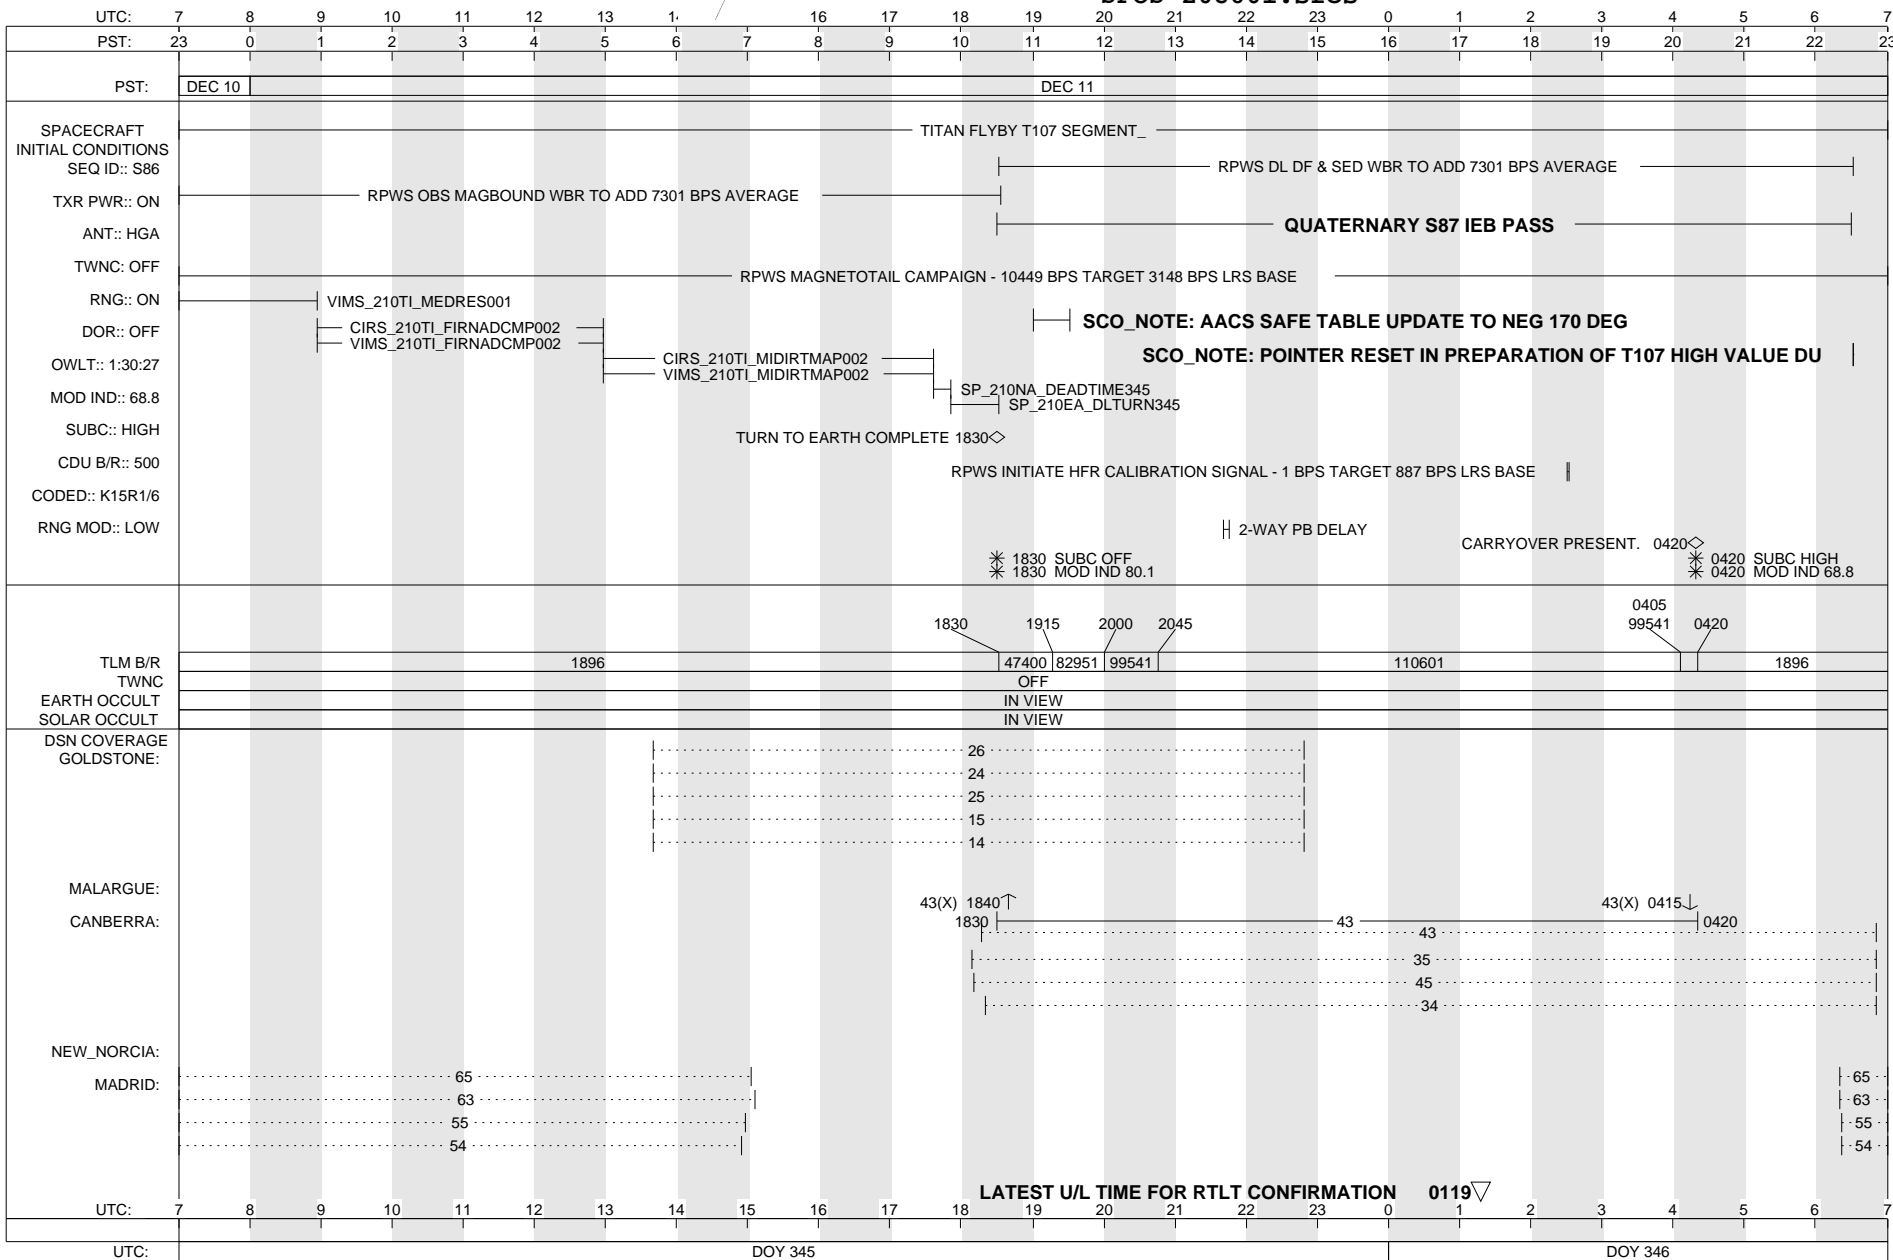

TUESDAY 343-344

DECEMBER 9, 2014 - DECEMBER 10, 2014

CASSINI SFOS

SOE z0860i.soe
SFOS z0860i.sfos

ISSUE DATE: 10/29/14

WEDNESDAY 344

DECEMBER 10, 2014 - DECEMBER 11, 2014

CASSINI SFOS

SOE z0860i.soe
SFOS z0860i.sfos

ISSUE DATE: 10/29/14

THURSDAY 345

DECEMBER 11, 2014 - DECEMBER 11, 2014

CASSINI SFOS

SOE z0860i.soe
SFOS z0860i.sfos

ISSUE DATE: 10/29/14

THURSDAY 345-346

DECEMBER 11, 2014 - DECEMBER 12, 2014

CASSINI SFOS

SOE z0860i.soe
SFOS z0860i.sfos

LATEST U/L TIME FOR RTLT CONFIRMATION 0119▽

ISSUE DATE: 10/29/14

FRIDAY 346-347

DECEMBER 12, 2014 - DECEMBER 13, 2014

CASSINI SFOS